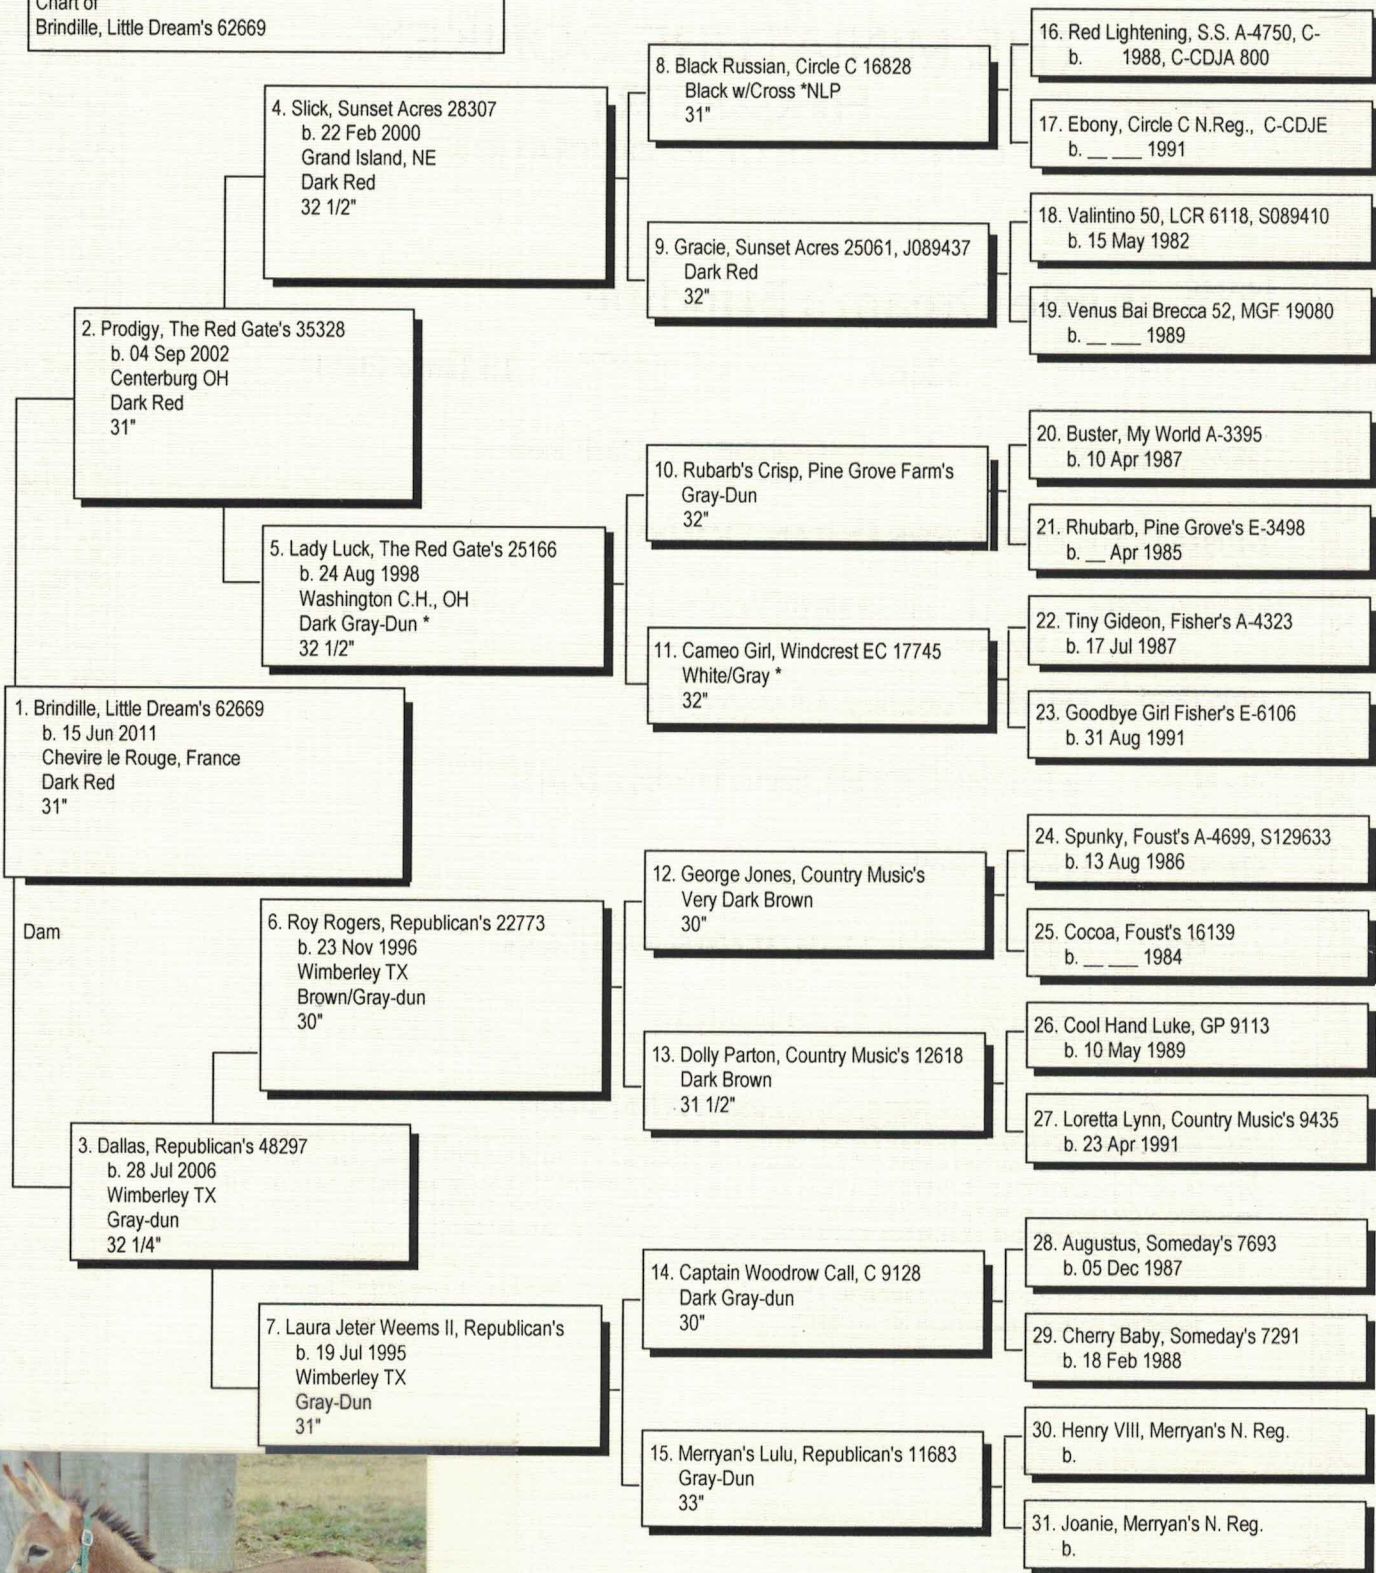

Pedigree

Chart #1

Chart of
Brindille, Little Dream's 62669

The American Donkey and Mule Society
 P.O. Box 1210, Lewisville, TX 75067 (972) 219-0781
 The American Donkey and Mule Society is not responsible for errors in information submitted to the registry.