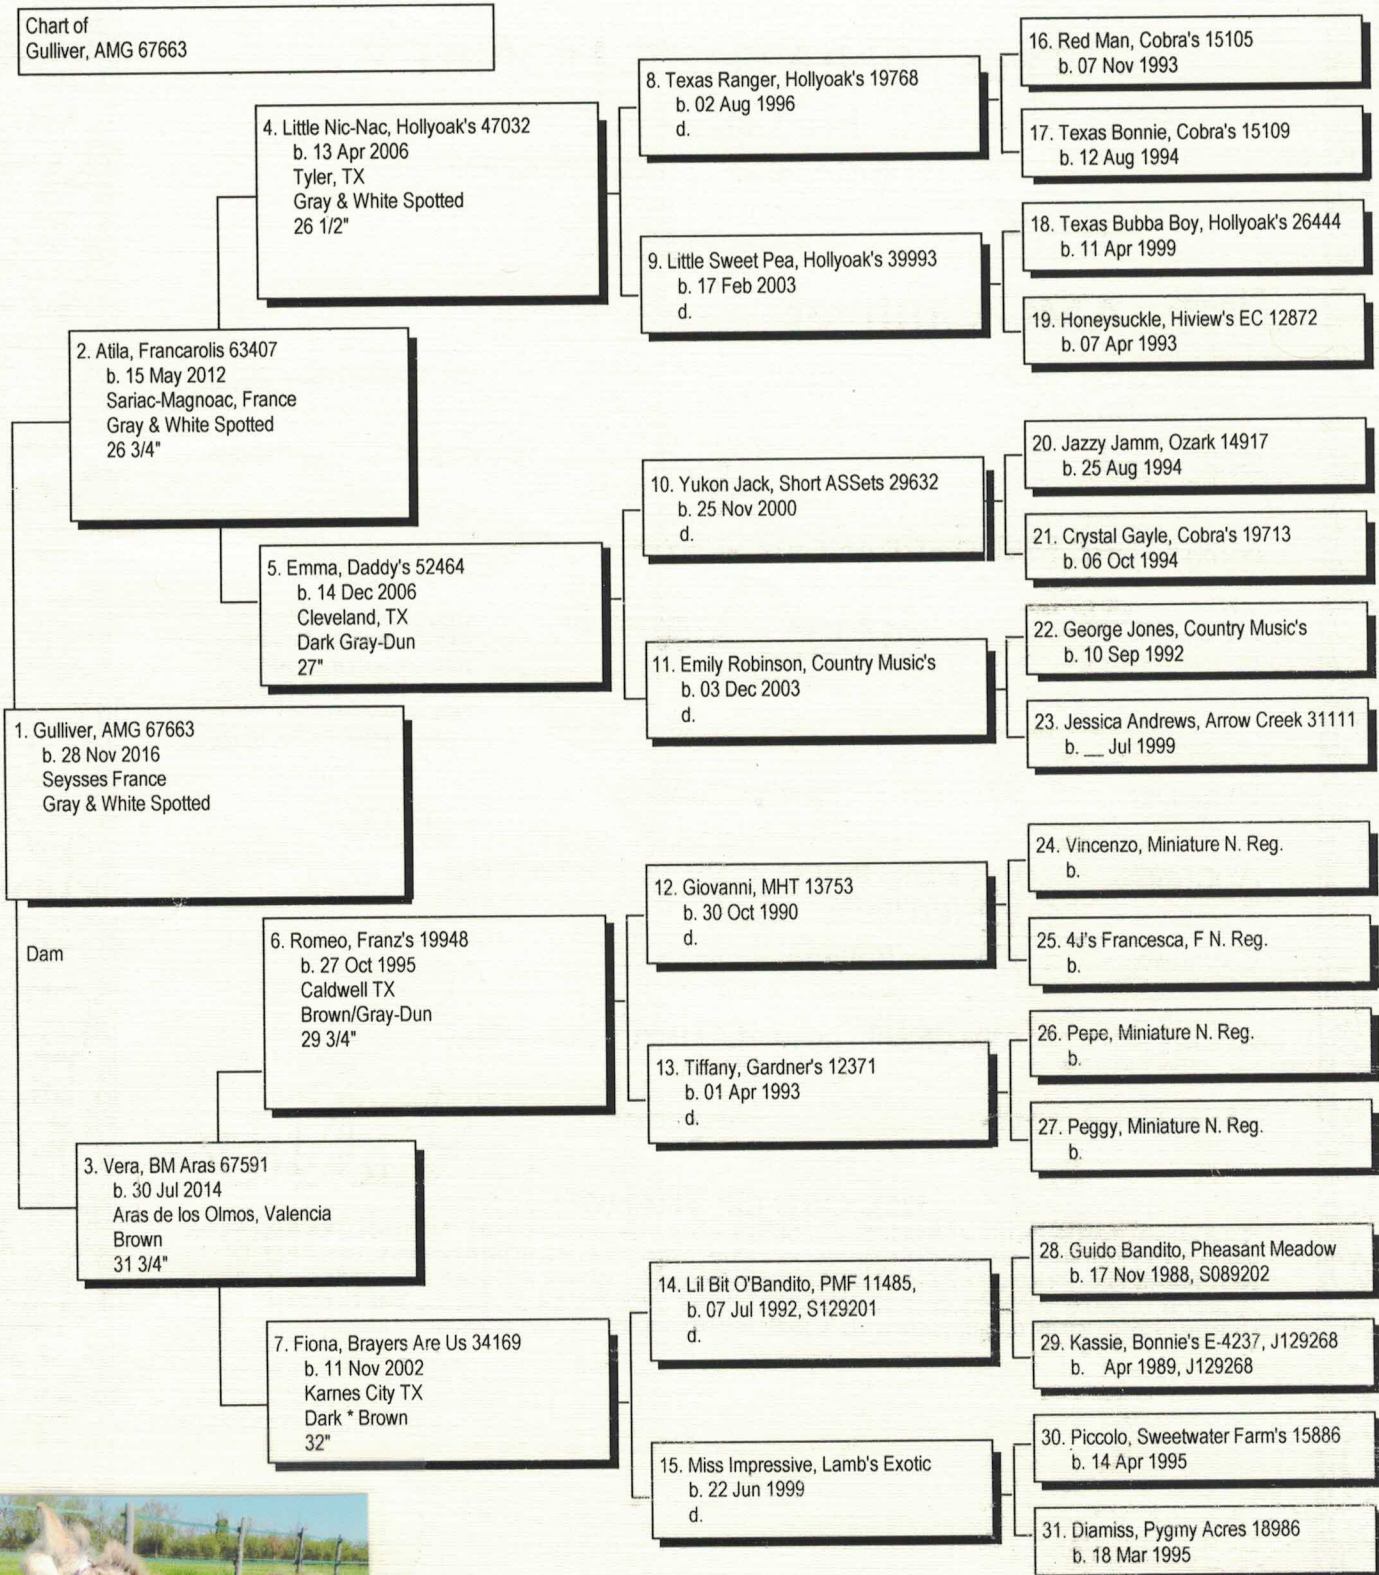

Pedigree

Chart #1

The American Donkey and Mule Society
 P.O. Box 1210, Lewisville, TX 75067 (972) 219-0781
 The American Donkey and Mule Society is not responsible for errors in information submitted to the registry.