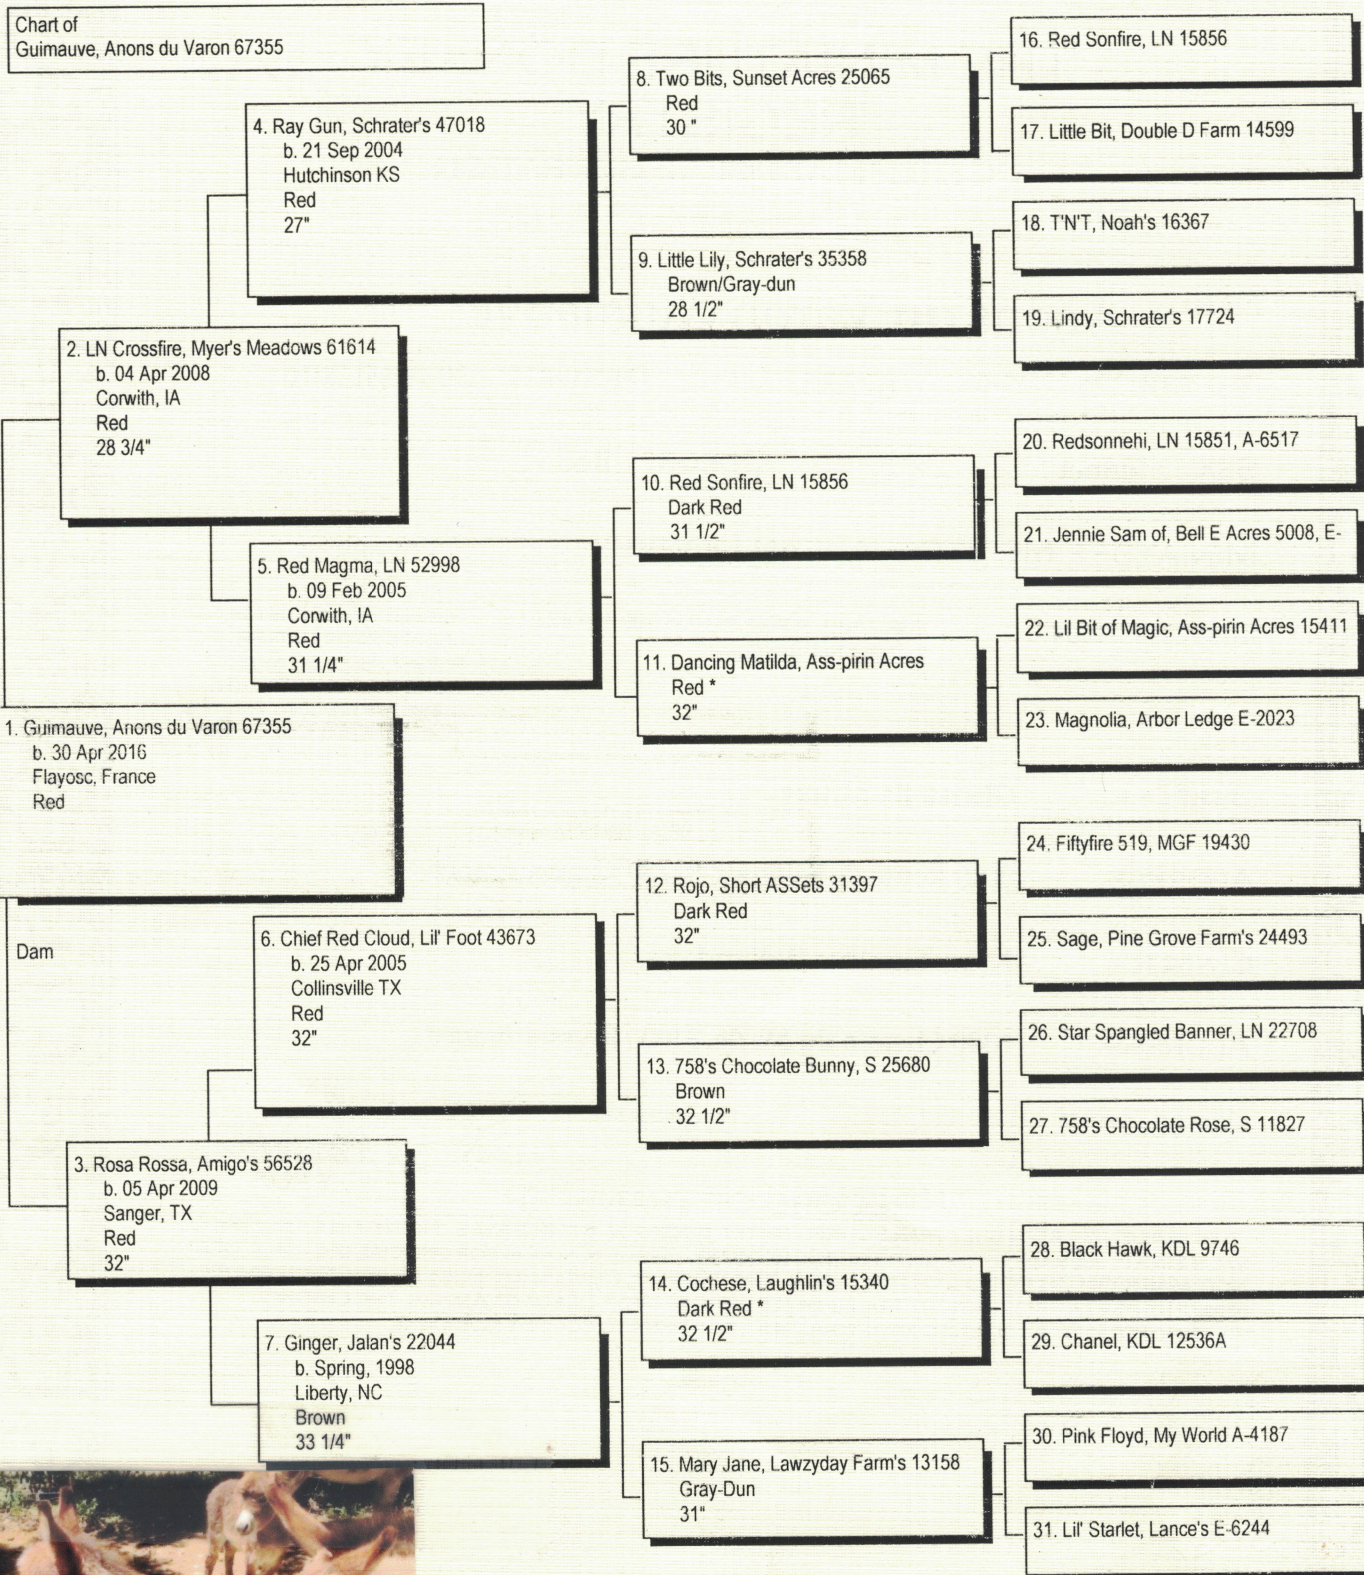

Pedigree

Chart #1

Guimauve

The American Donkey and Mule Society
 P.O. Box 1210, Lewisville, TX 75067 (972) 219-0781
 The American Donkey and Mule Society is not responsible for errors in information submitted to the registry.