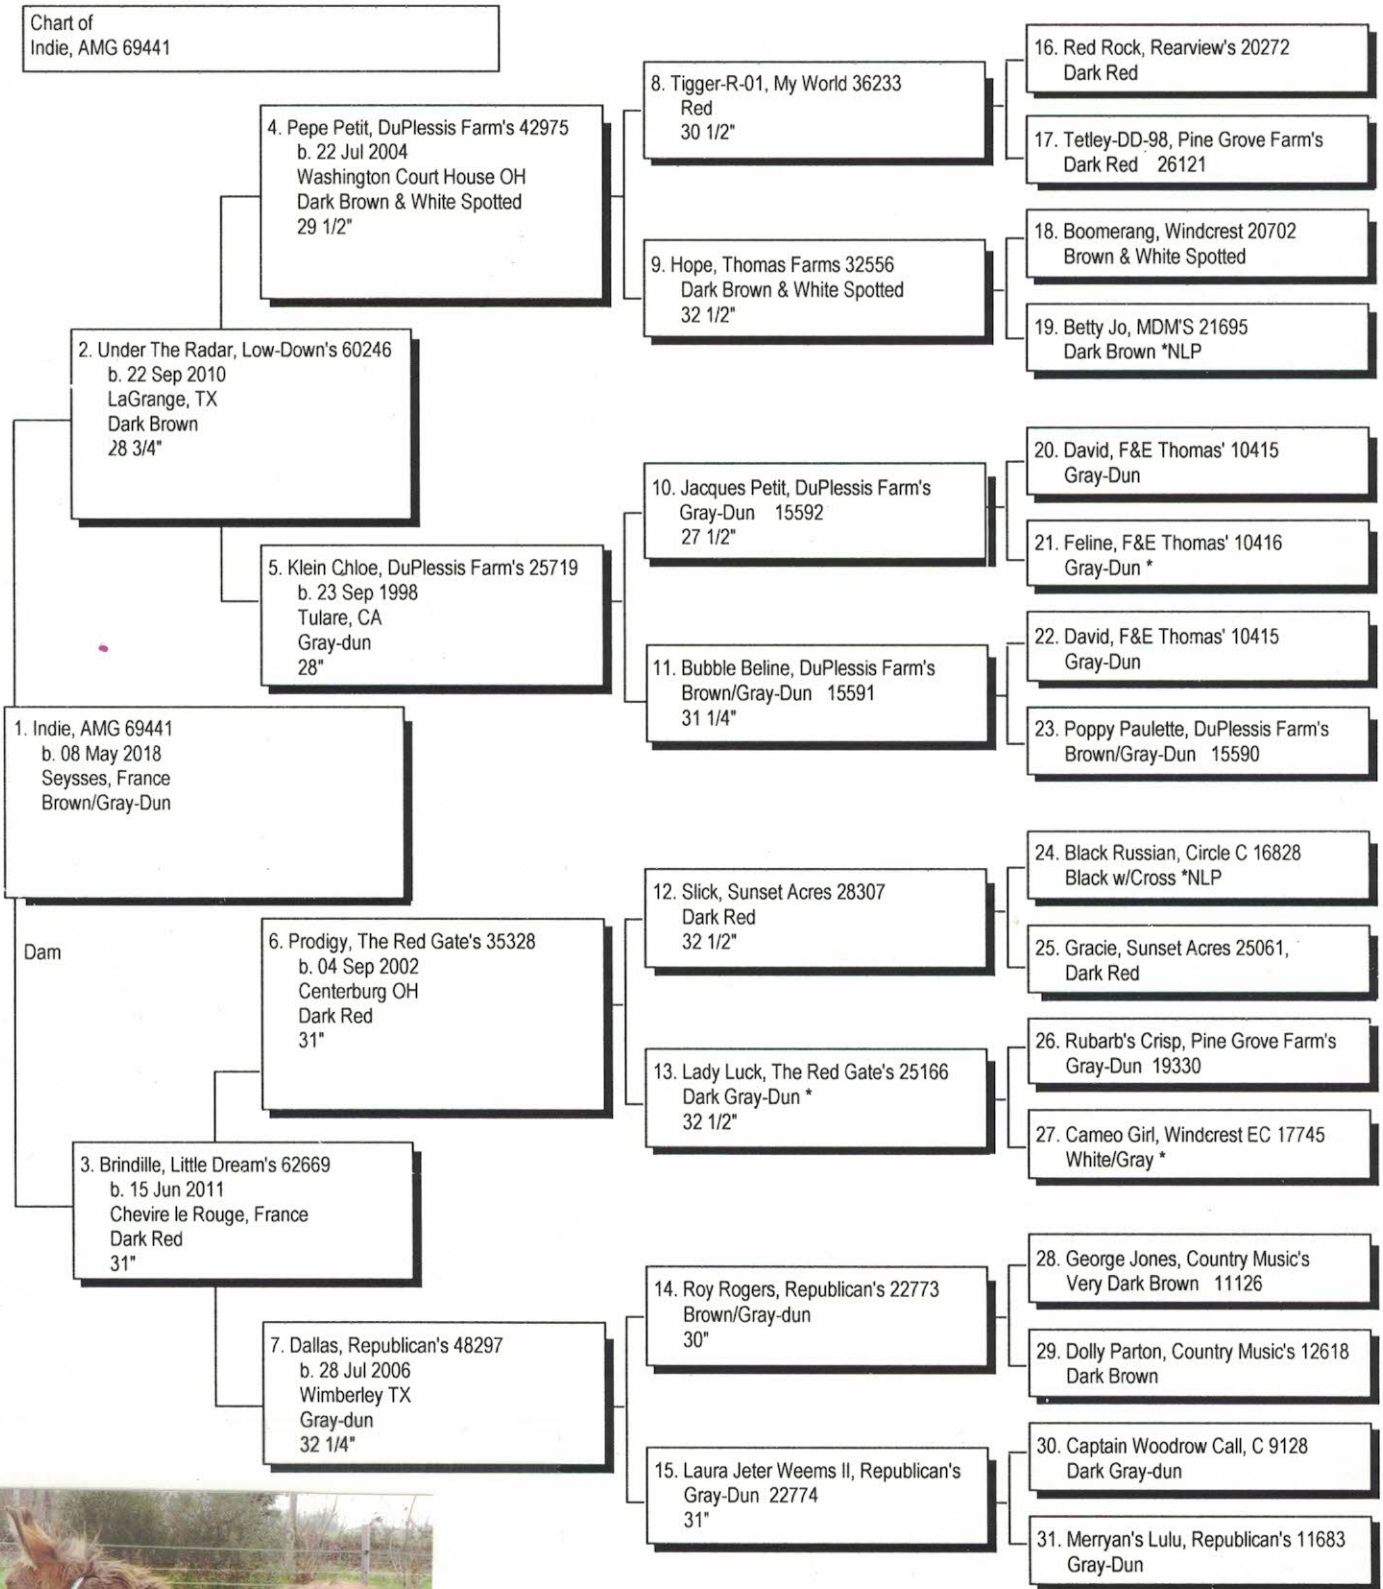

Pedigree

Chart #1

Indie

The American Donkey and Mule Society,
 PO Box 1210, Lewisville TX 75067
www.lovelongears.com/ (972) 219-0781
 The American Donkey and Mule Society is not responsible for errors in information submitted to the registry.