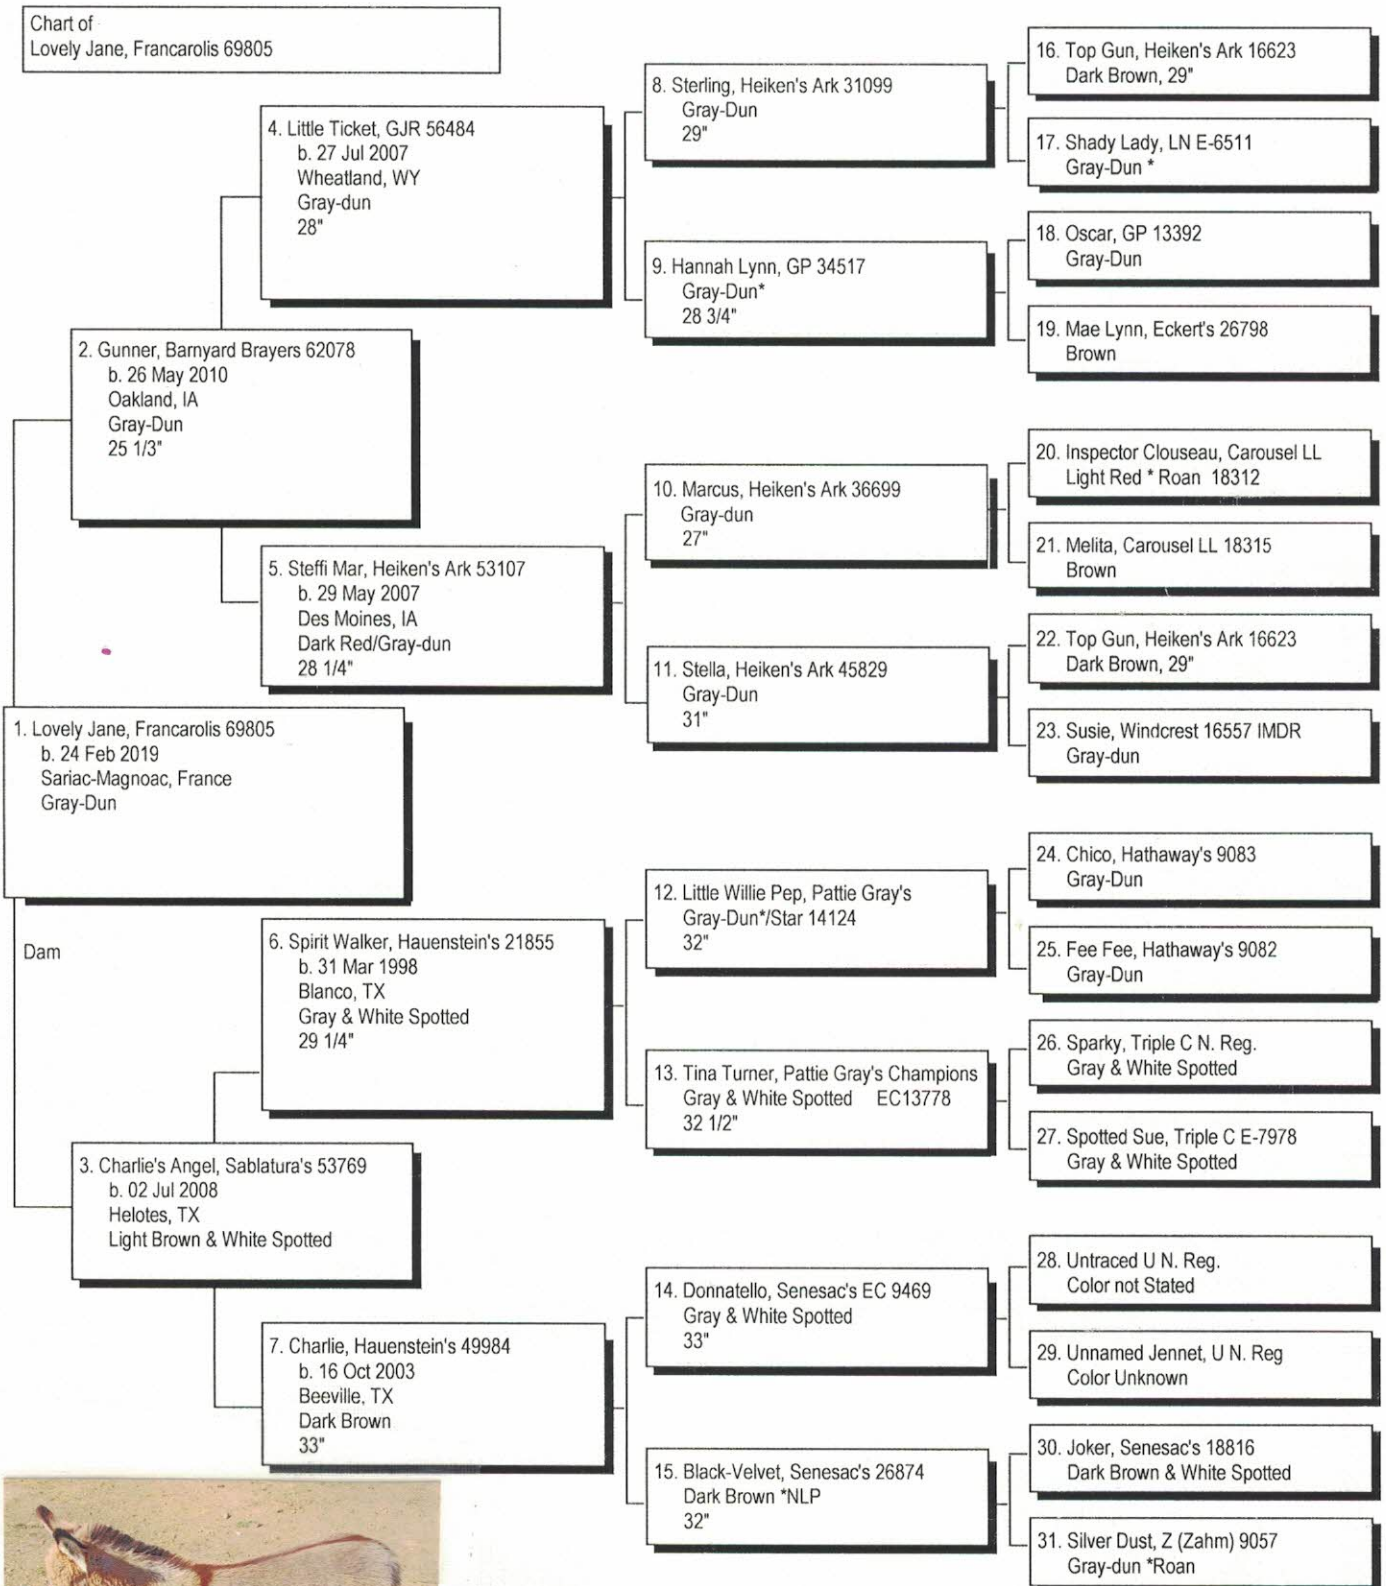

Pedigree

Chart #1

The American Donkey and Mule Society,
 PO Box 1210, Lewisville TX 75067
www.lovelongears.com/ (972) 219-0781
 The American Donkey and Mule Society is not
 responsible for errors in information submitted to
 the registry.